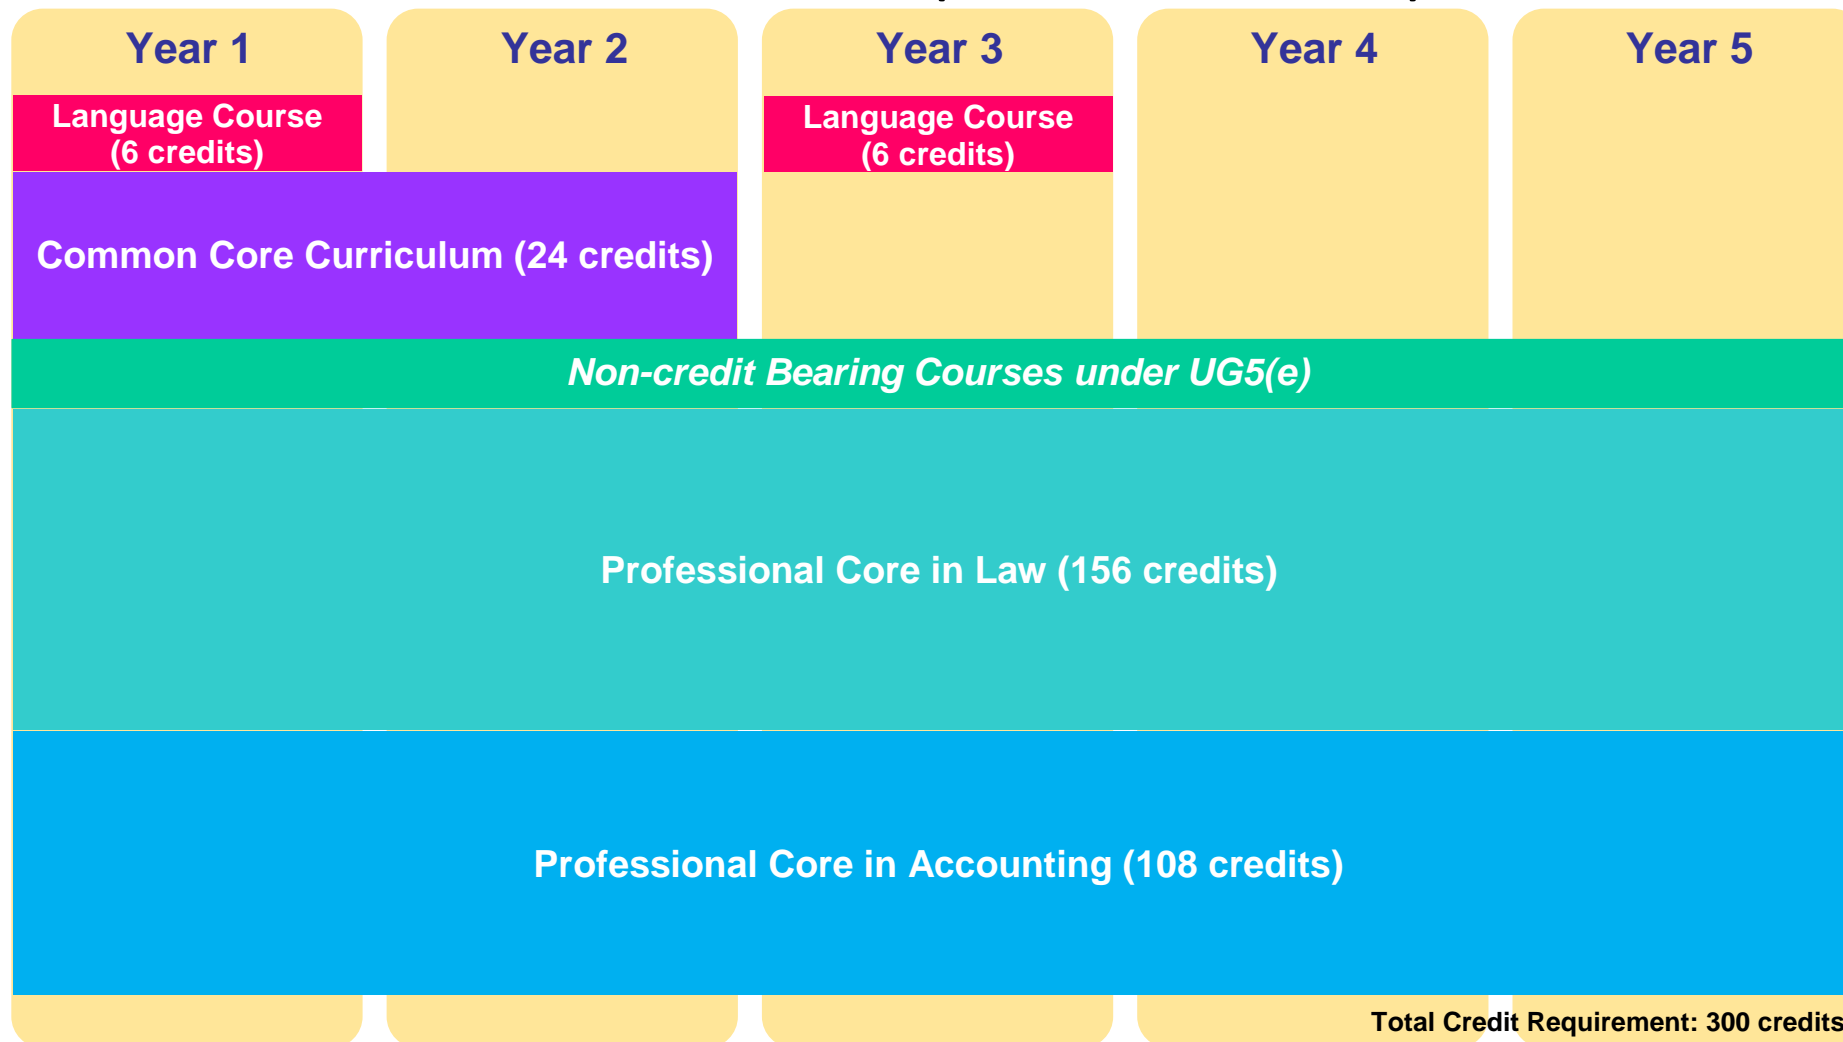

### Curriculum Structure (for 2024-2025 intake)

**Normal Study Load:** 24 – 36 credits per semester (except summer semester);  
0 – 12 credits per summer semester; and  
60 – 72 credits per academic year (including summer semester)

## Curriculum Structure (for 2024-2025 intake)

Normal Study Load: 24 – 36 credits per semester (except summer semester);  
0 – 12 credits per summer semester; and  
60 – 72 credits per academic year (including summer semester)