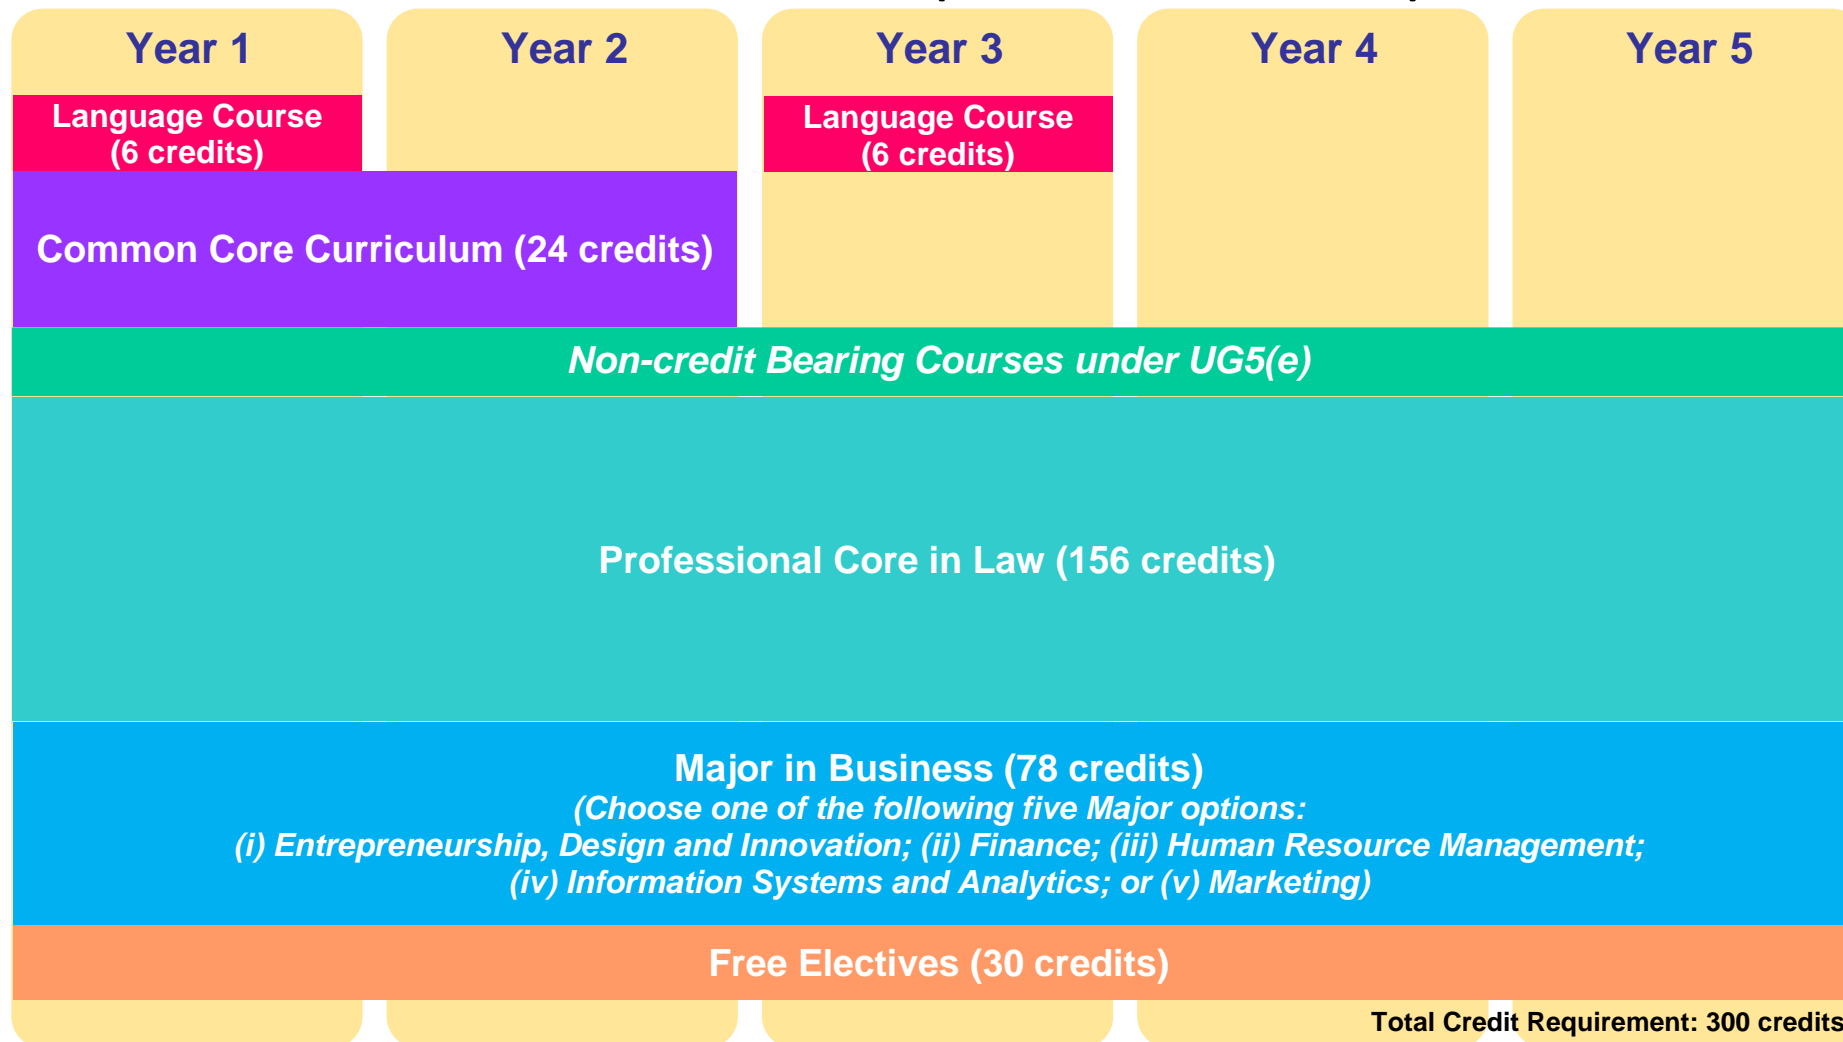

### Curriculum Structure (for 2024-2025 intake)

**Normal Study Load:** 24 – 36 credits per semester (except summer semester);  
0 – 12 credits per summer semester; and  
60 – 72 credits per academic year (including summer semester)

## Curriculum Structure (for 2024-2025 intake)

Normal Study Load: 24 – 36 credits per semester (except summer semester);  
0 – 12 credits per summer semester; and  
60 – 72 credits per academic year (including summer semester)